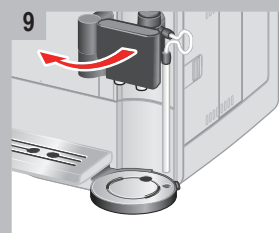

4 ca. 3 Sek.
approx. 3 sec.

5 EINSTELLUNGEN
ENTKALKEN
REINIGEN → START
CALC'N'CLEAN

SETTINGS
DESCALING
CLEAN → START
CALC'N'CLEAN