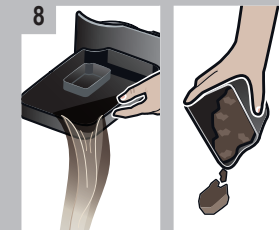

4 ca. 3 Sek.
approx. 3 sec.

5 EINSTELLUNGEN
ENTKALKEN
REINIGEN → START
CALC'N'CLEAN

SETTINGS
DESCALING
CLEAN → START
CALC'N'CLEAN