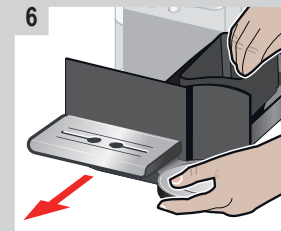

3 ca. 3 Sek.
approx. 3 sec.

4 EINSTELLUNGEN
WASSERHÄRTE
ENTKALKEN → START
REINIGEN

SETTINGS
WATER HARDNESS
DESCALING → START
CLEAN