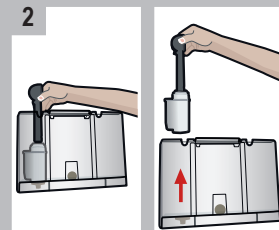

Service-Programm de
REINIGEN
Service Program en
CLEANING

1 ESPRESSO ☕
SERVICE - REINIGEN
→i-TASTE 3 SEK.

ESPRESSO ☕
SERVICE - CLEANING
→i-BUTTON 3 SEC.