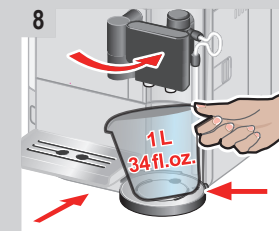

3 ca. 3 Sek.
approx. 3 sec.

4 EINSTELLUNGEN
WASSERHÄRTE
ENTKALKEN → START
REINIGEN

SETTINGS
WATER HARDNESS
DESCALING → START
CLEAN