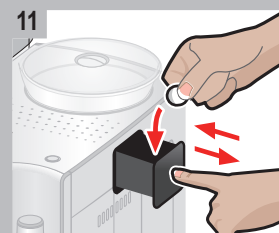

10 REINIGUNGSPROGRAMM
LÄUFT

CLEANING