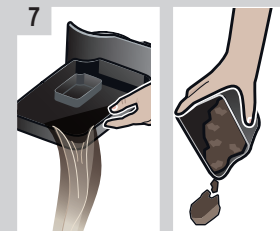

3 ca. 3 Sek.
approx. 3 sec.

4 EINSTELLUNGEN
WASSERHÄRTE
ENTKALKEN → START
REINIGEN

SETTINGS
WATER HARDNESS
DESCALING → START
CLEAN