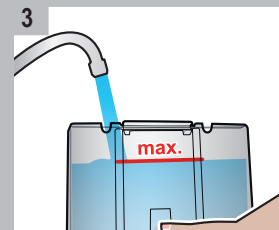

Service-Programm de
REINIGEN
Service Program en
CLEANING

1 ESPRESSO ☕
SERVICE - REINIGEN
→i-TASTE 3 SEK.

ESPRESSO ☕
SERVICE - CLEANING
→i-BUTTON 3 SEC.